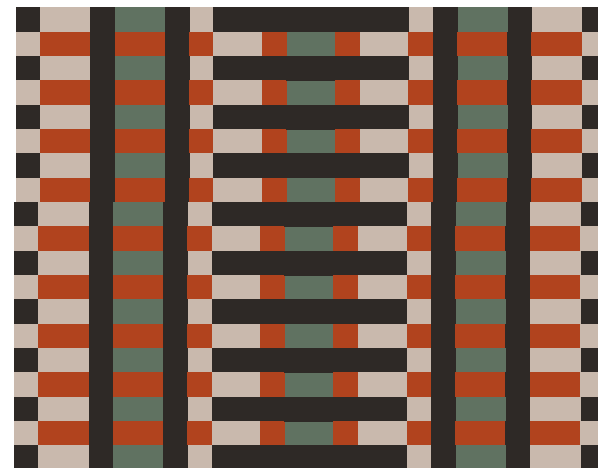

Pattern nodo for **ALBINA**